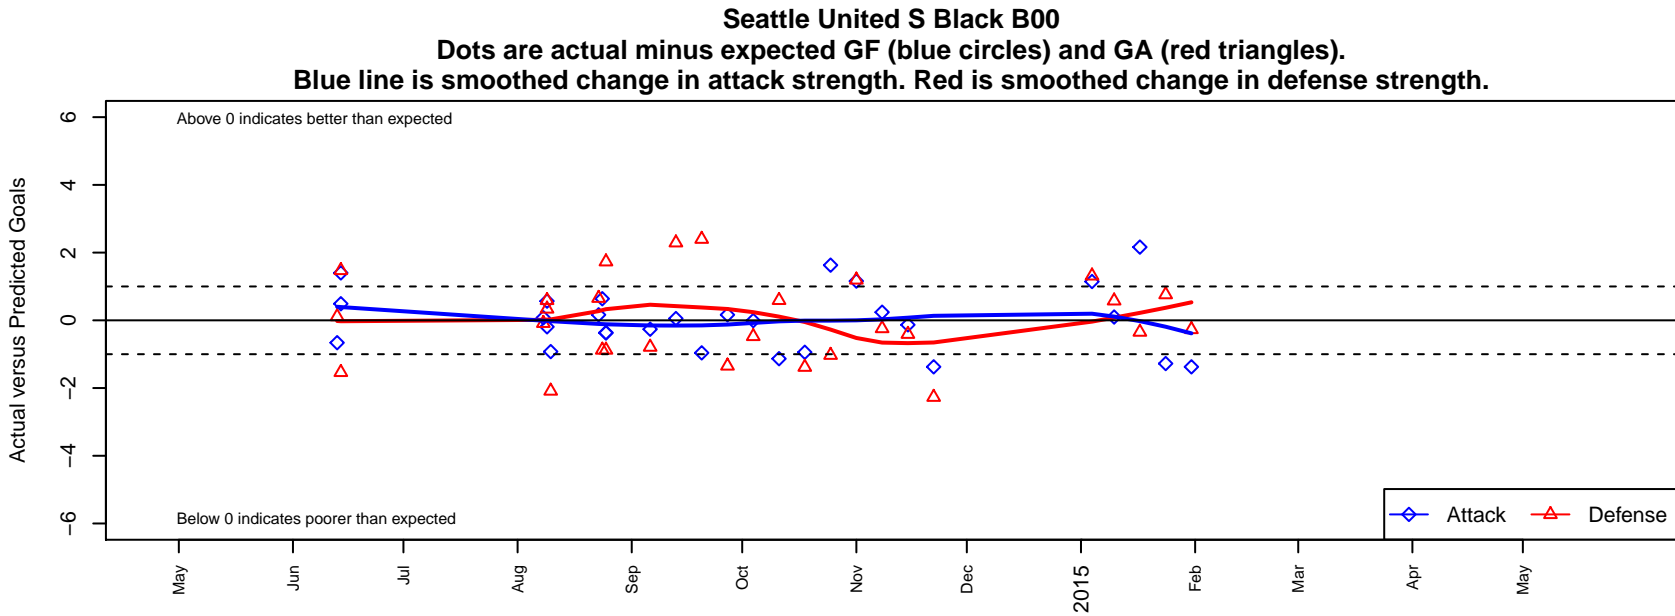

Seattle United S Black B00

Seattle United Regional
 Seattle, WA
 B00 total strength=1110
 attack=3.67 defense=2.33
 fall league = NPSL B14D1

alt names used:
 Seattle United South B-00-Black
 Seattle United South B00 Black
 Seattle United South [B00] Black
 Seattle United South B00 Black
 Seattle Utd South Black [B00]

Venues played:
 2014 Starfire Spring Classic BU14
 2014 Blast Off BU14 A
 2014 Island Cup BU14
 2014 NPSL B14D1
 2014 Founders Cup B00

**attack and defense variance (black dot)
relative to other teams
and top 10 in region**