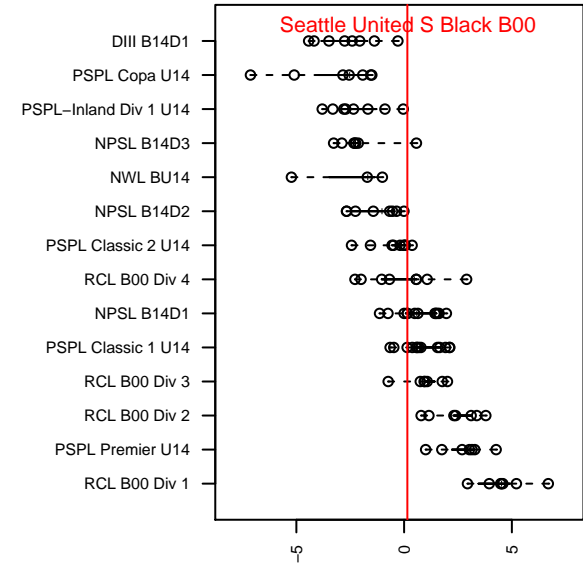

**attack and defense rating
relative to others at age
and all opponents in last 13 months**